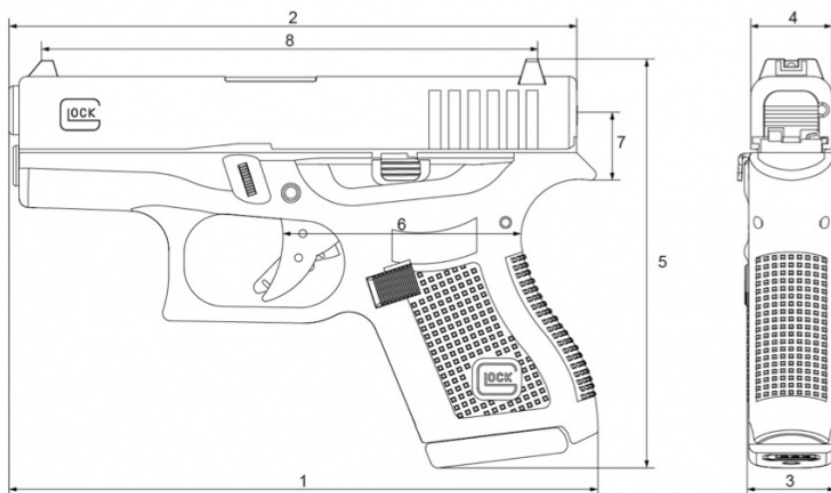

G43

Caliber 9x19

Technical Data

GLOCK Ges.m.b.H | www.glock.com

Dimensions	[mm]	[inch]
1) Length (overall)	159	6,26
2) Slide length complete	154	6,06
3) Width	26	1,02
4) Slide Width	22	0,87
5) Height including magazine	108	4,25
Barrel length	86	3,39
Length of twist	250	9,84
6) Trigger distance	65	2,56
Trigger travel	12,5	0,49
7) Barrel distance	19	0,75
8) Line of sight (polymer)	132	5,20
8) Line of sight (steel)	131	5,16
8) Line of sight (GNS)	130	5,12
Weight	[g]	[oz]
Pistol w/o magazine	459	16,19
Magazine std. empty	50	1,76
Magazine std. full*	125	4,41
Magazine capacity (rounds)	6	
Barrel profile: right hand twist	hexagonal	
Connector 1 (2,5kg) / firing pin spring 24N (silver)	23 - 33N	
	[m/s] [J]	[fbs] [ft lb]
Muzzle velocity* (~)	340	1116
Muzzle energy* (~)	460	339